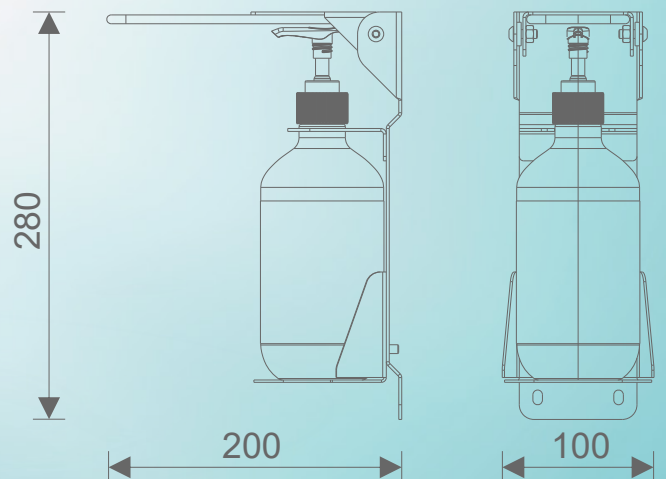

# WALL MOUNTED DISPENSER

Wall mounted, hands free sanitiser / soap dispenser stand  
Finish Options: White/ Black Powder Coated; Stainless Steel

**Low Contact**  
Elbow activated dispenser

**Sturdy Metal Construction**  
Powder coated stainless steel

PRICE PER UNIT	
Units	Prices
Black / White Powder Coated	R332 ex VAT

Includes 1x 1L Pump bottle. Sanitiser priced separately.  
Subject to availability.