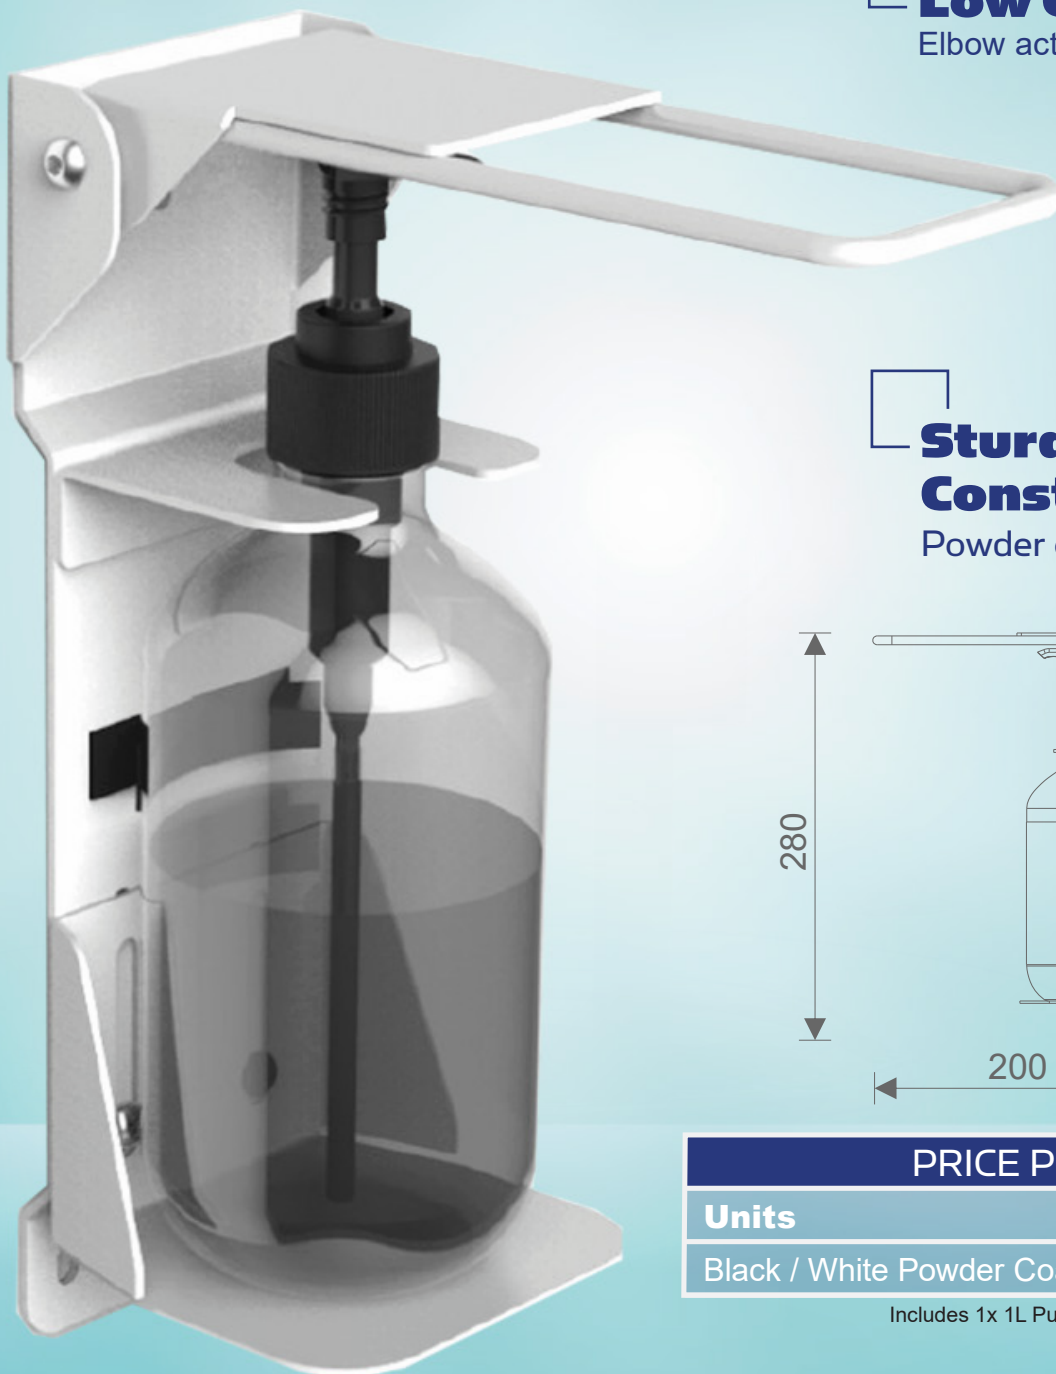

# WALL MOUNTED DISPENSER

Wall mounted, hands free sanitiser / soap dispenser stand  
Finish Options: White/ Black Powder Coated; Stainless Steel

**Low Contact**  
Elbow activated dispenser

**Sturdy Metal Construction**  
Powder coated stainless steel

PRICE PER UNIT	
Units	Prices
Black / White Powder Coated	R332 ex VAT

Includes 1x 1L Pump bottle. Sanitiser priced separately.  
Subject to availability.